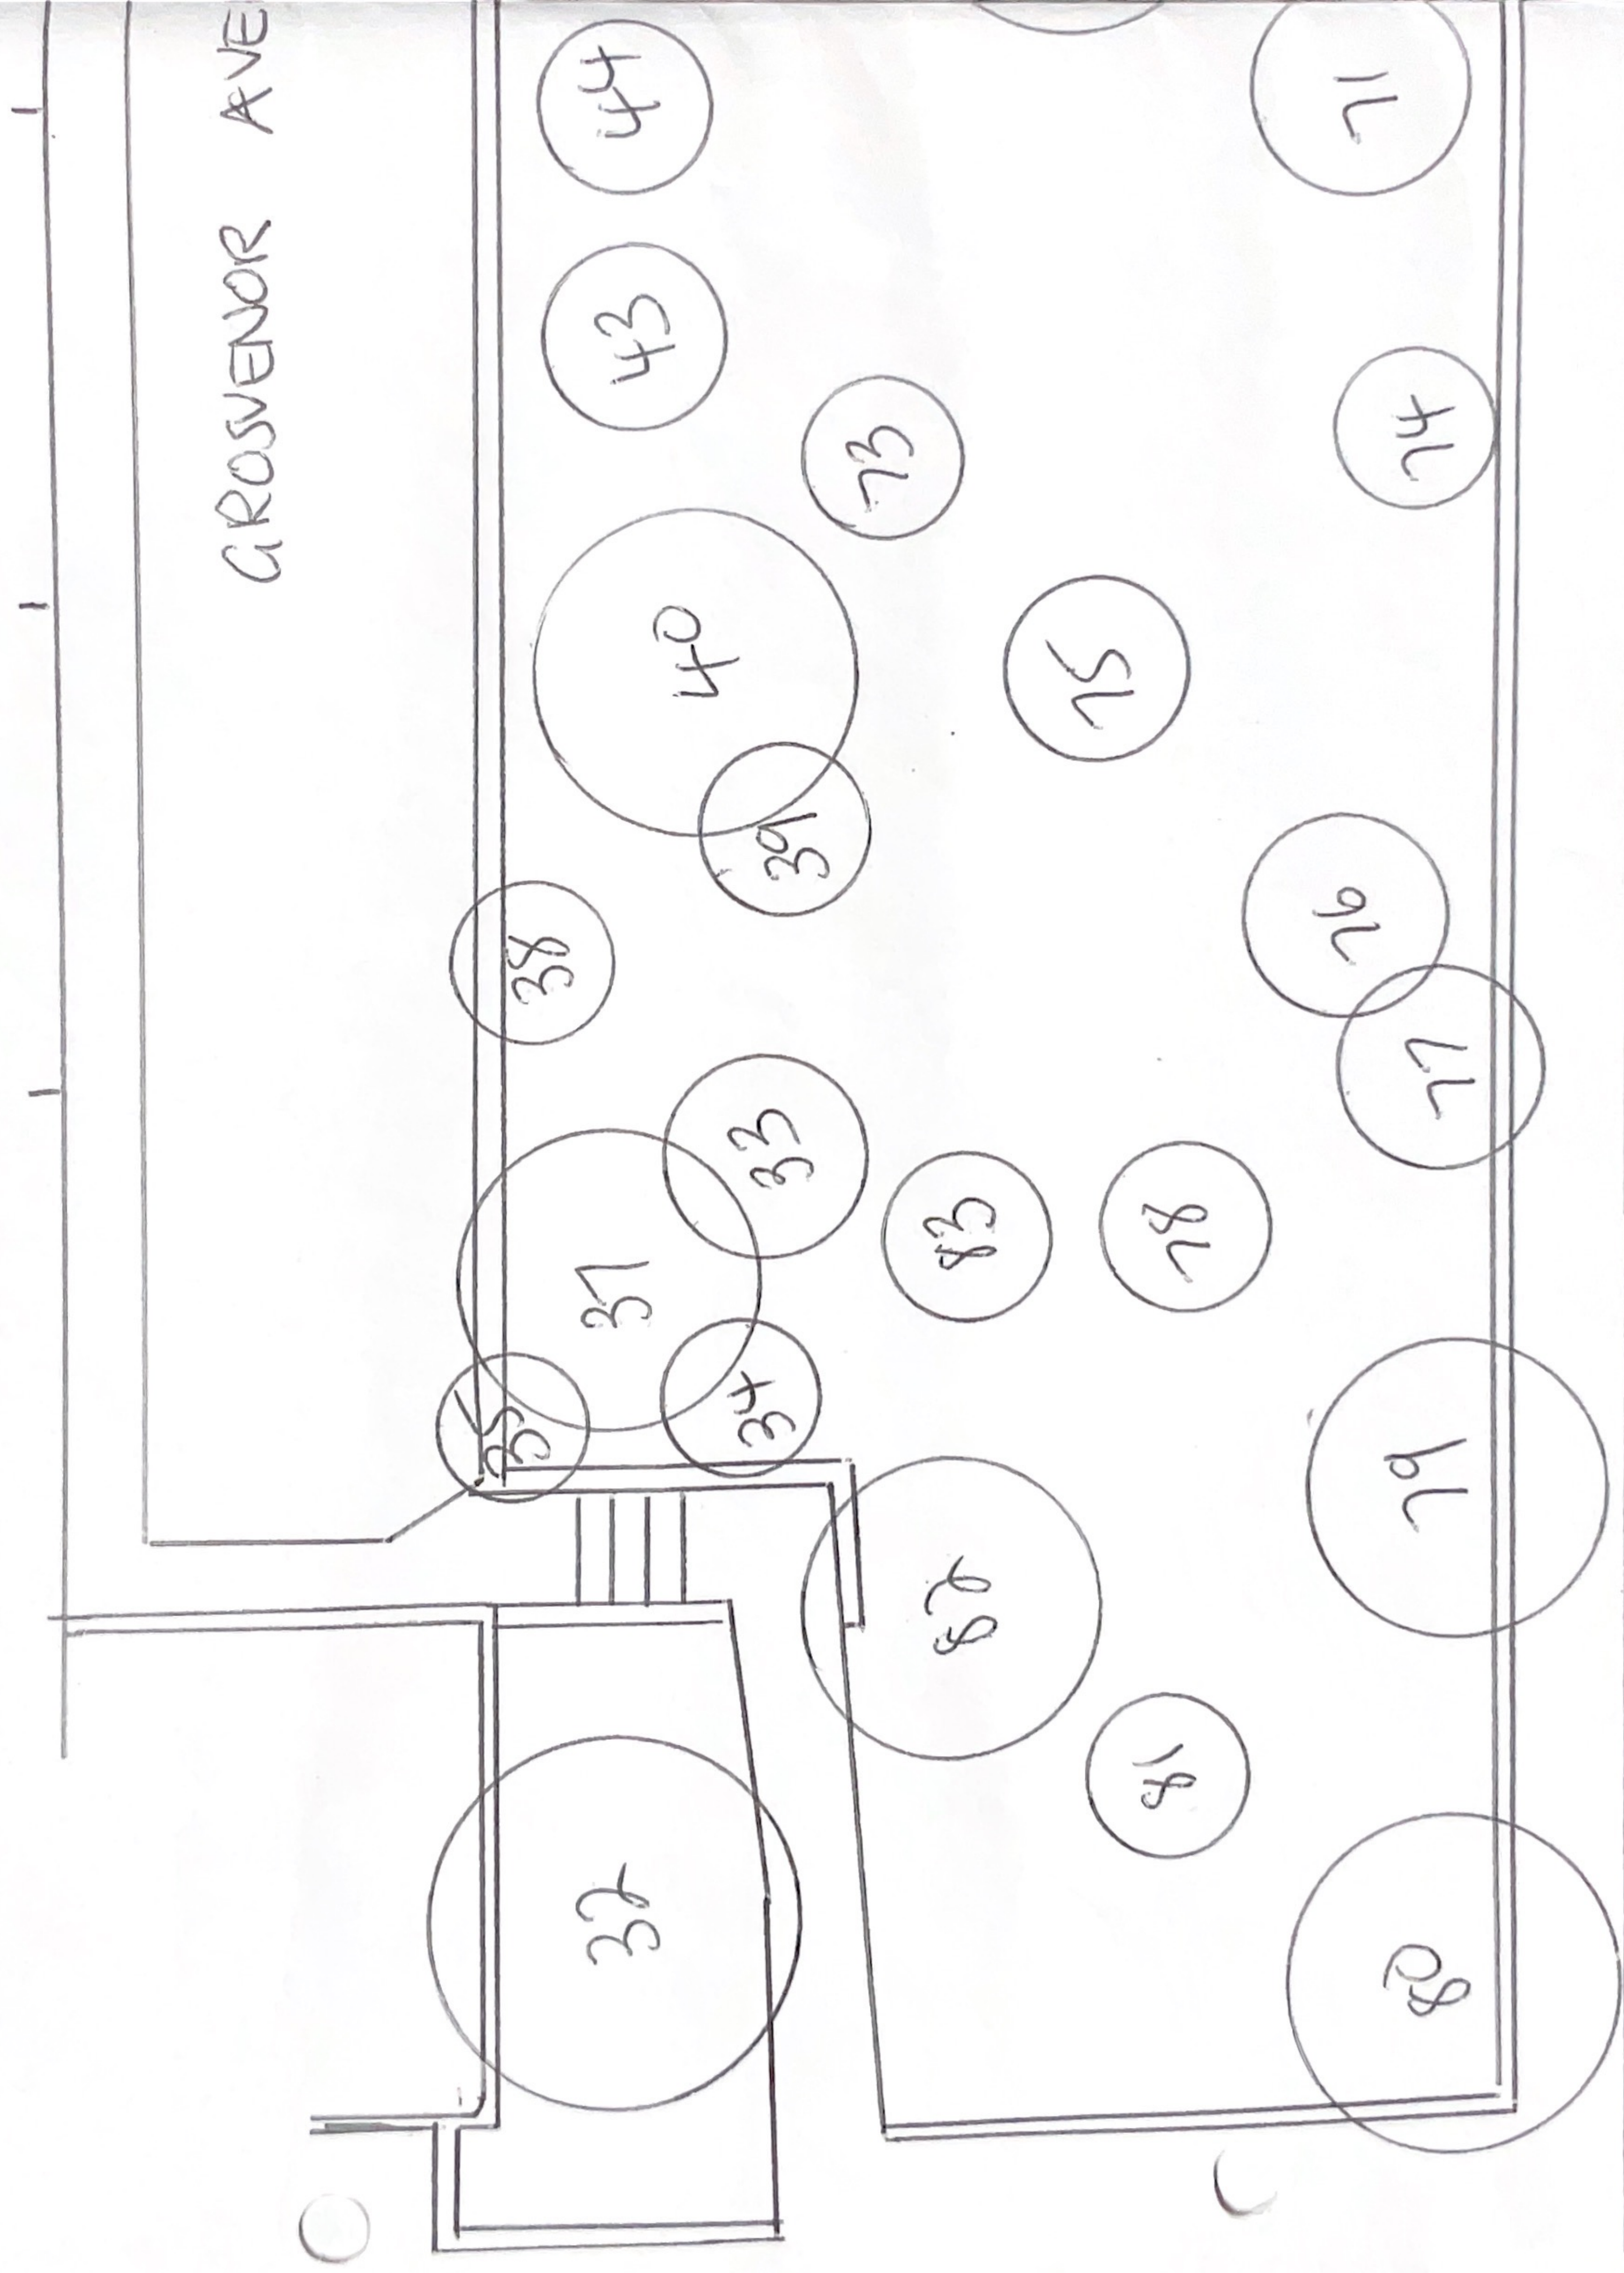

VINEYARD PASSAGE

TREE & SHRUB I

2ND NOVEN

UPPER

GROSVENOR AVE